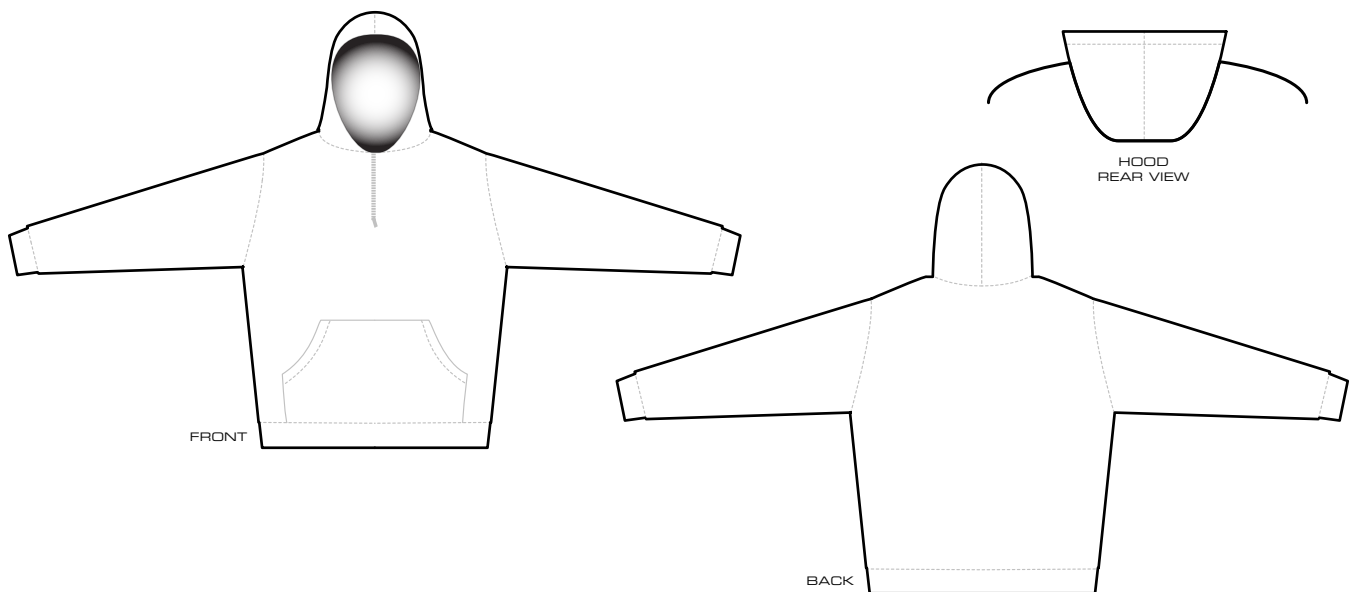

Body	Style #
Description	2983 – Ladies fleece , 1/4 zip Hoodie Pull Over
Gender	Womens
Sizes Offered	XS - 6XL
Additional Notes	performance fleece

Industry standard tolerance of +/- 1"

SIZE	CHEST	BACK	SLEEVE LENGTH
XXS	--	--	--
XS	19"	25"	32"
S	20"	26 "	33"
M	21"	27"	34"
L	22"	27"	34 ½"
XL	23"	28"	35"
2XL	24 1/2"	29"	35 ½"
3XL	25"	30"	36"
4XL	26"	31 "	36 ½"
5XL	27"	32"	37"
6XL	28"-	33"	37.5"